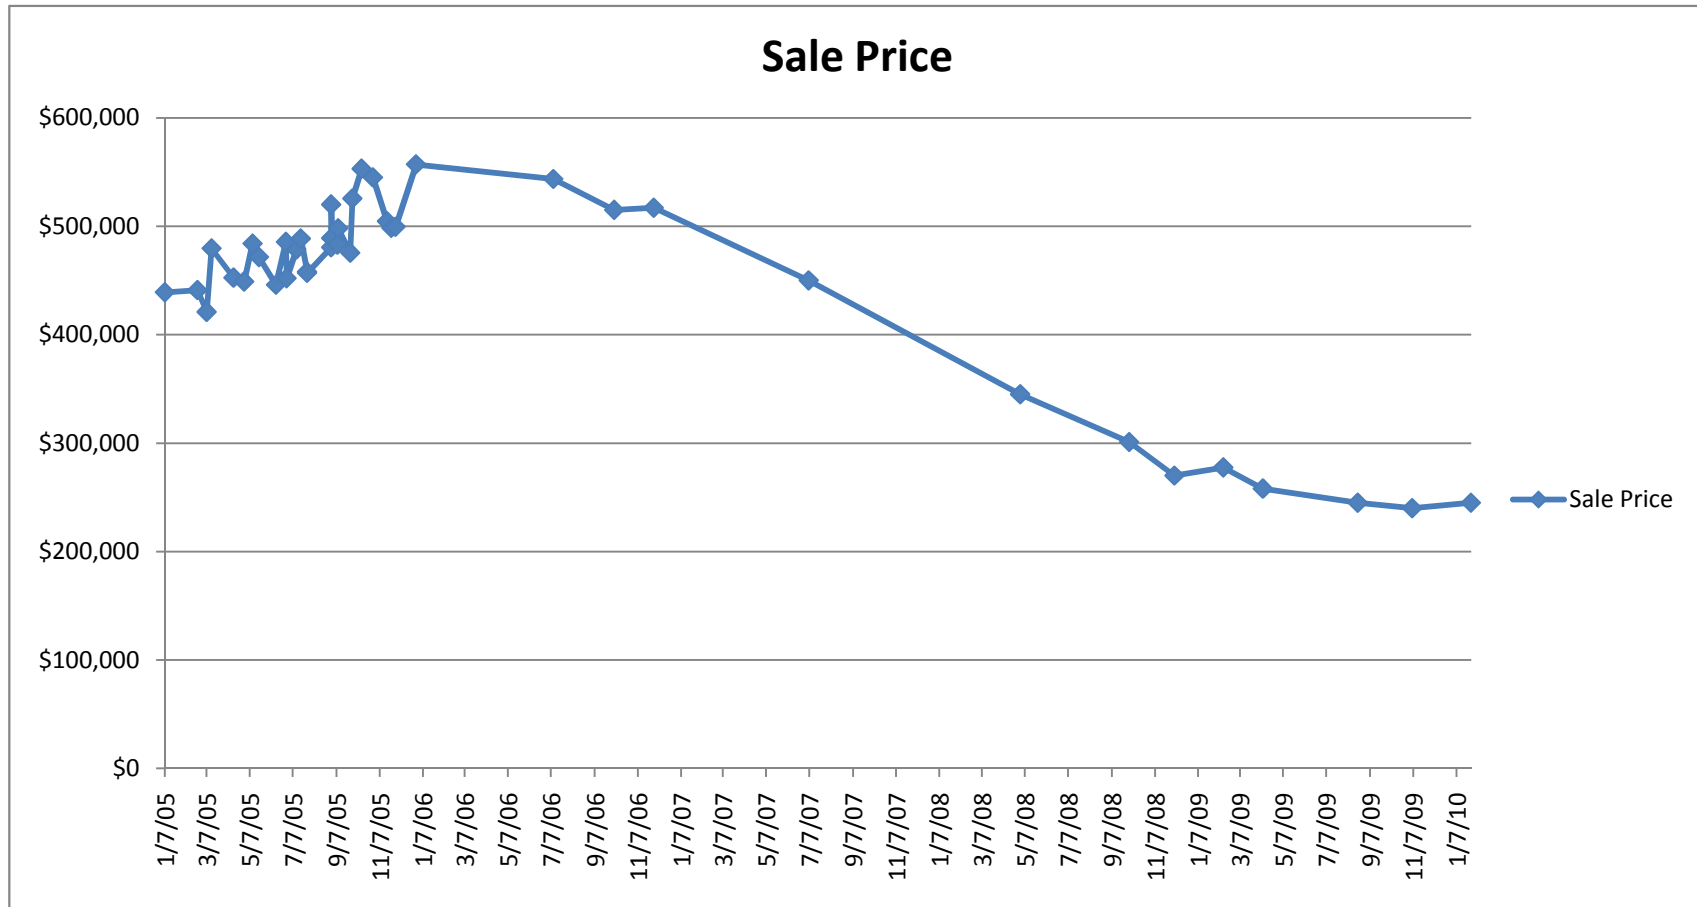

Sale Price of All Siena Homes 1,492 sq. ft., including sales from the Developer KB home, beginning January '05 as of 2/10/2010

Street	St. #	Beds	Baths	Home Sq Ft	Lot Sq Ft	Date of Close of Escrow	Sale Price
Primitivo	ask	3	2.5	1492	3220	1/7/05	\$439,083
Bianco	ask	3	2.5	1492	4619	2/22/05	\$441,000
Refosco	ask	3	2.5	1492	2980	3/7/05	\$421,000
Nero	ask	3	2.5	1492	3060	3/14/05	\$479,500
Barbaresco	ask	3	2.5	1492	6516	4/14/05	\$452,500
Bianco	ask	3	2.5	1492	4363	4/29/05	\$449,000
Orvieto	ask	3	2.5	1492	4552	5/11/05	\$484,000